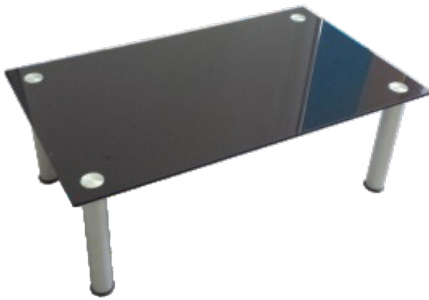

## Tables

CODE: TP 2 / GLASS TOP TABLE  
DIMENSIONS: 100cm X H.75cm

CODE: TP 18 / WOOD TOP TABLE  
DIMENSIONS: 70cm X H.109cm

CODE: TP 3 / GLASS TOP TABLE  
DIMENSIONS: 70cm X H.110cm

CODE: TP 5 / CRYSTAL TABLE TOP  
DIMENSIONS: 60cm X H.66cm

CODE: TP 10 / BLACK GLASS COFFEE TABLE  
DIMENSIONS: 60cm X 104cm X H.37cm

CODE: TP 4 / WHITE TOP BAR TABLE  
DIMENSIONS: 60cm X H.110cm

CODE: TP 14 / CRYSTAL COFFEE TABLE  
DIMENSIONS: 60cm X 100cm X H.55cm