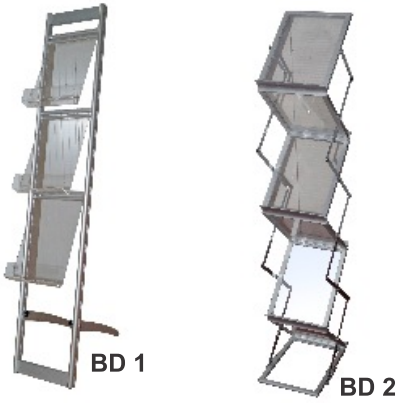

FURNITURE LIST

Extra items & Accessories

CODE:BD 2 / ALUMINUM / PLEXIGLASS
CODE:BD 1 / ALUMINUM / PLEXIGLASS