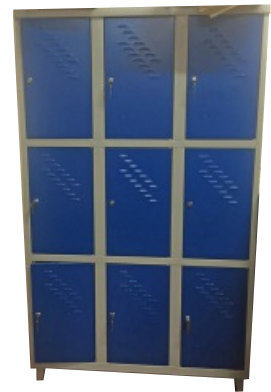

CODE: SH 03 / SHOWCASE WITH STORAGE & LOCKER
DIMENSIONS: 95cm X 45cm X H.190cm

CODE: ST 03 / LOCKABLE LOCKERS
DIMENSIONS: