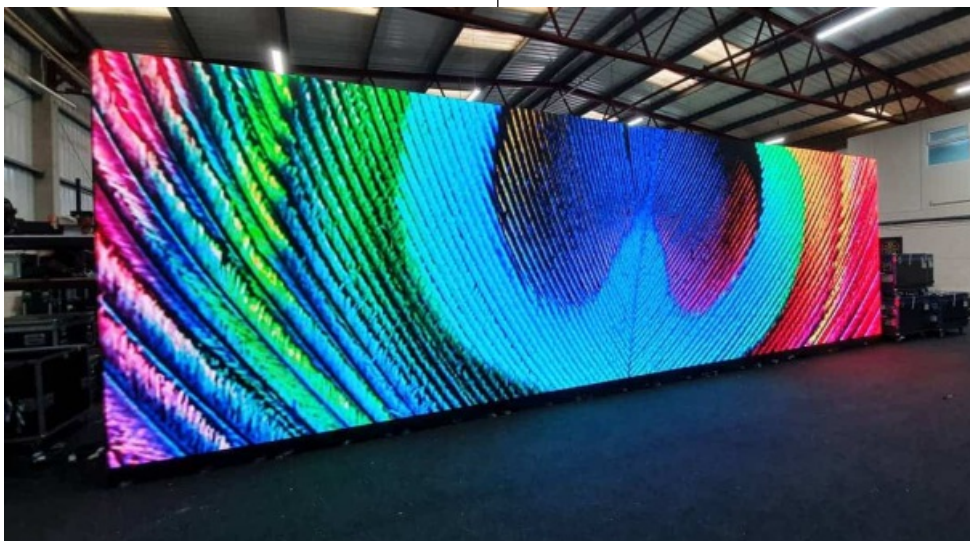

CODE: IPD 1 / APPLE IPAD AIR WIFI

CODE: LD LED WALL