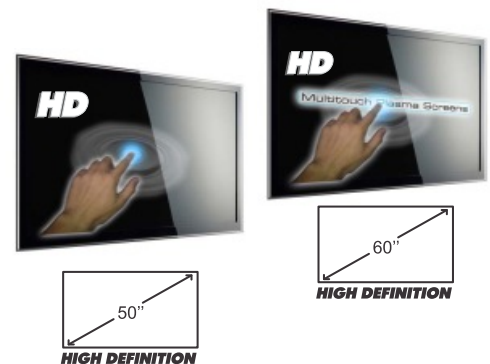

CODE: AV-1A MULTI TOUCH SCREEN 32"
CODE: AV-1B MULTI TOUCH SCREEN 43"
CODE: AV-1C MULTI TOUCH SCREEN 50"