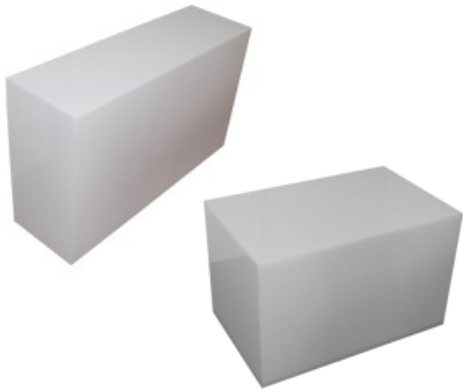

FURNITURE LIST

Tables

CODE: TPA 01 / WHITE PLEXI GLASS
BOX TABLE ILLUMINATED
DIMENSIONS: 100cm X 30cm X H.60cm

CODE: TPA 02 / WHITE PLEXI GLASS
BOX TABLE ILLUMINATED
DIMENSIONS: 80cm X 50cm X H.50cm

CUSTOM VINYL GRAPHICS CAN BE ADDED